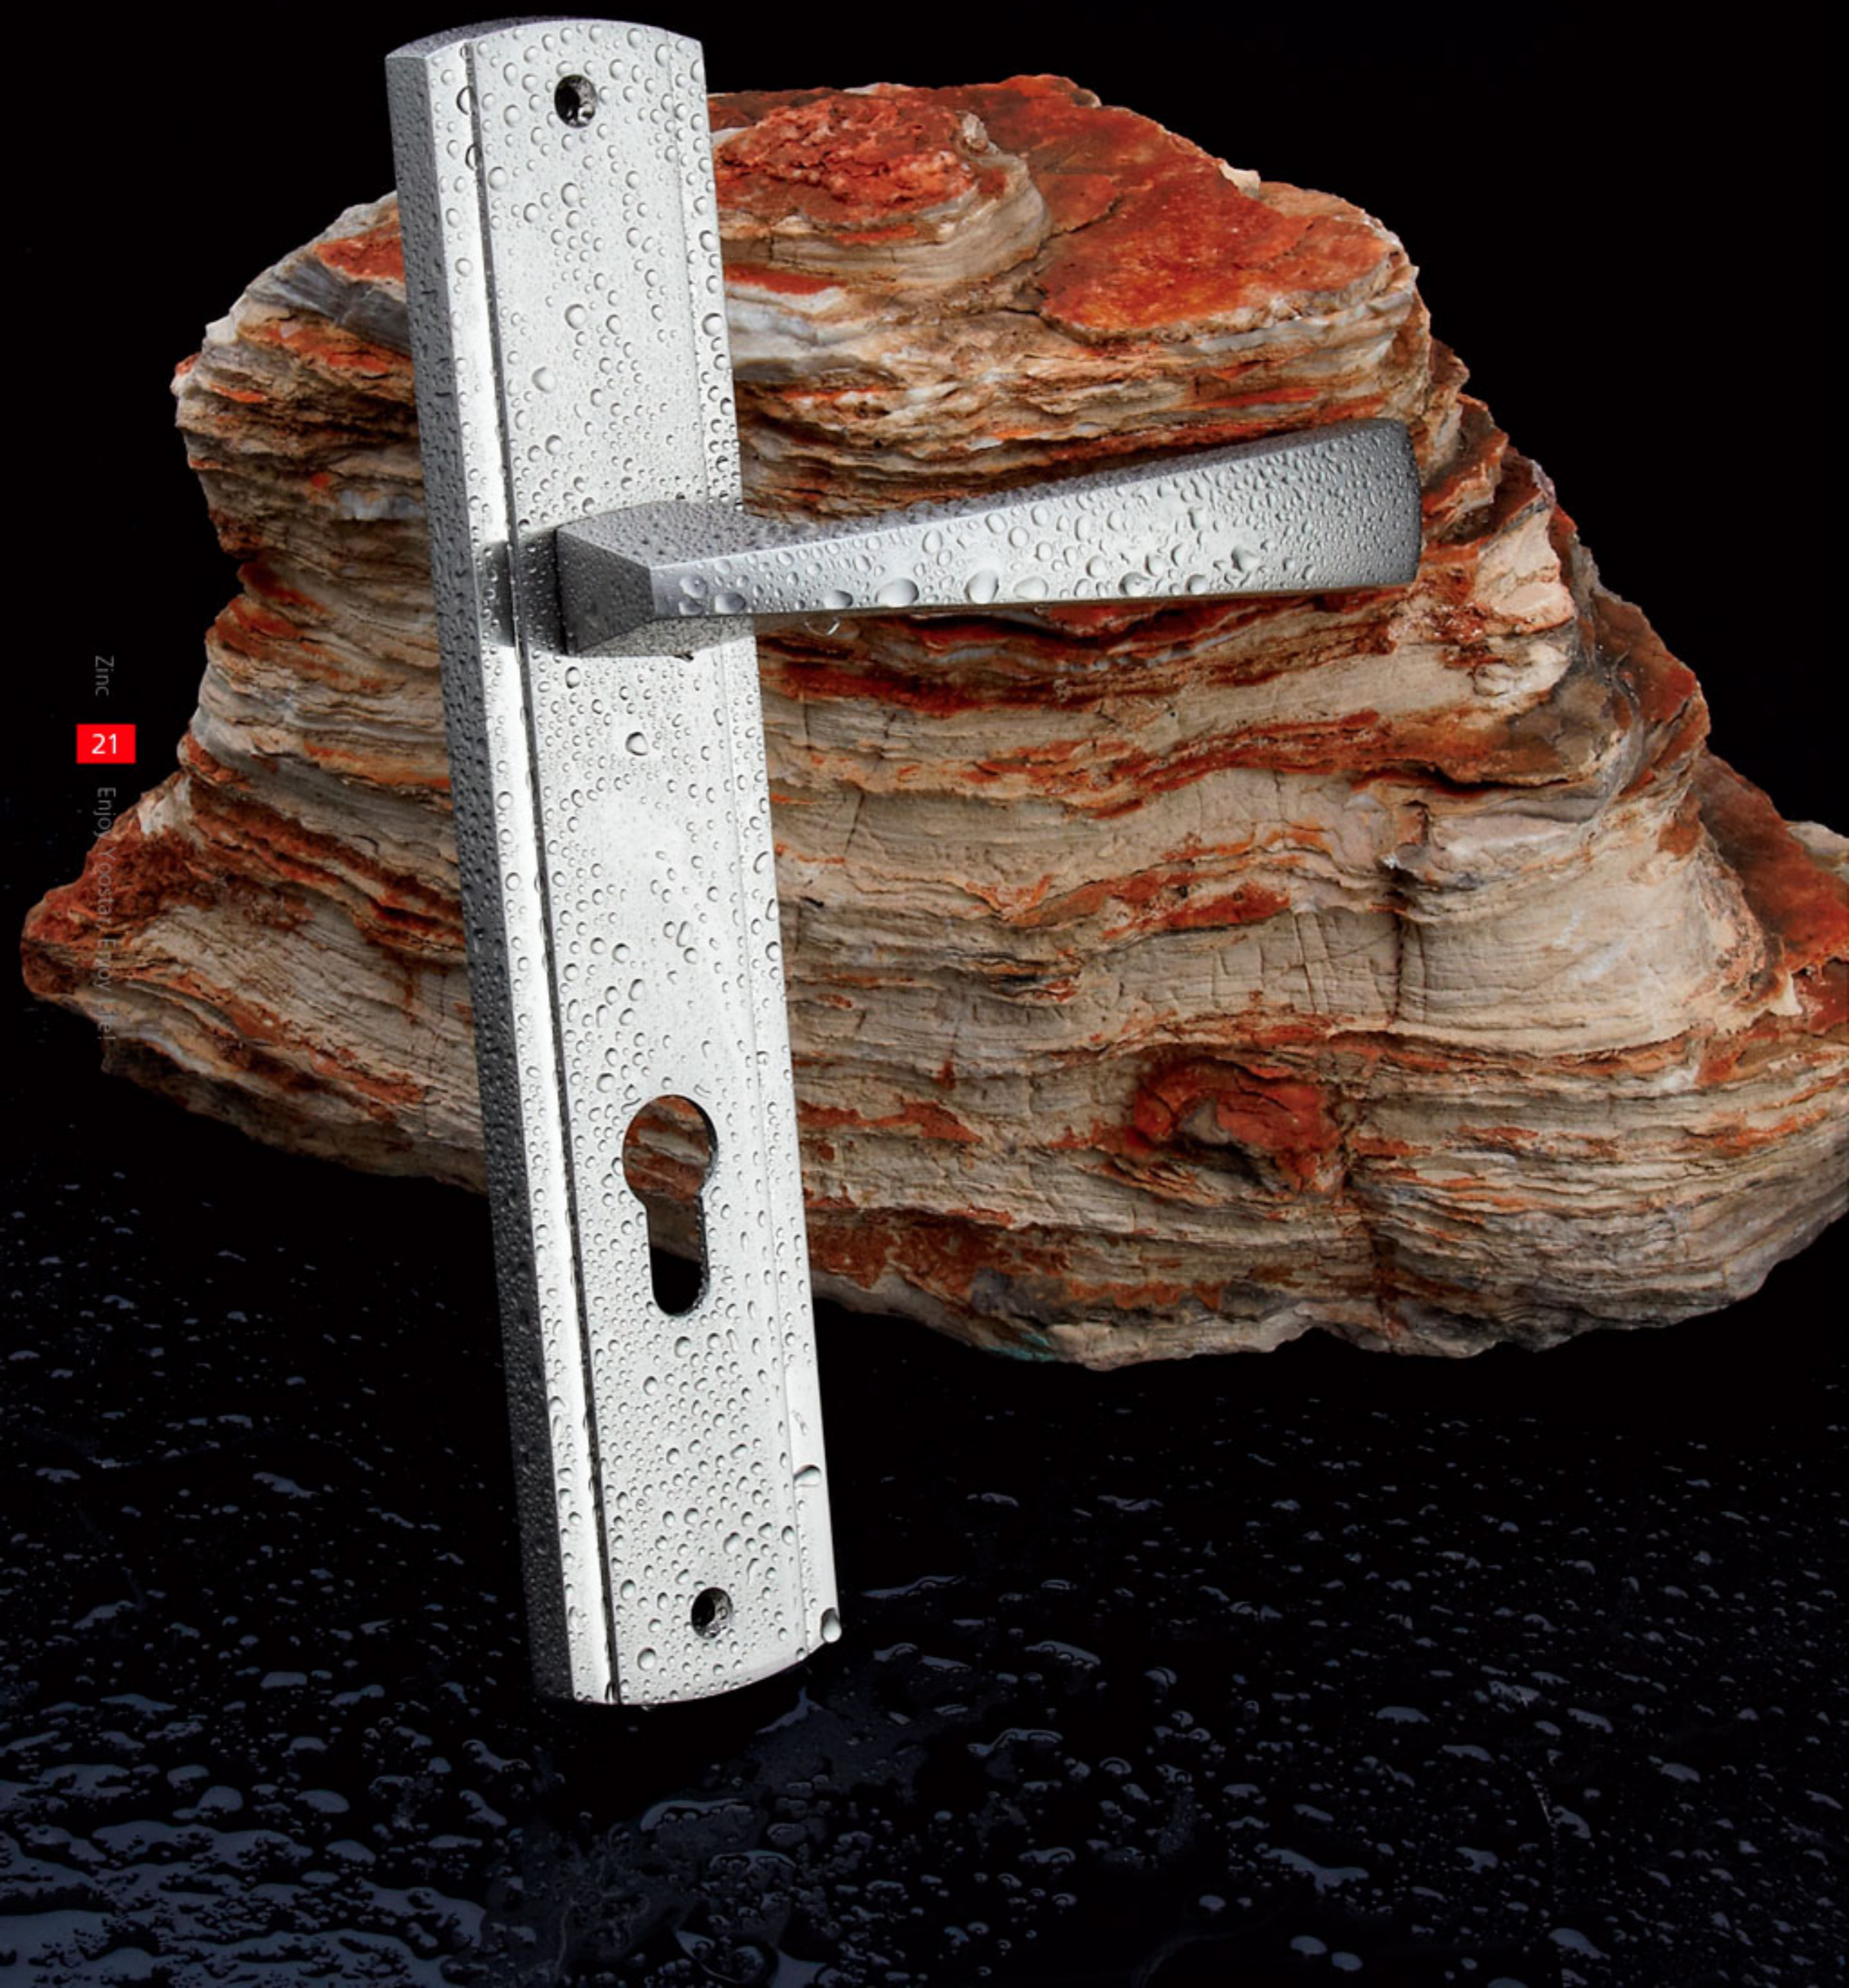

Enjoy Yoostar, Enjoy Life!

Door Handle On Plate

Material: Zinc

Zinc

21

Enjoy Yoostar, Enjoy Life!

Door handle on plate

Material: Zinc

YOOSTAR

Z90016601

Door handle on plate

Z90021279

Door handle on plate

Z90031263

Door handle on plate

Z90041241

Door handle on plate

Z90051210

Door handle on plate

Z90051215

Door handle on plate

Door handle on plate

Material: Zinc

Z90071279

Door handle on plate

Z90121104

Door handle on plate

Door handle on plate

Material: Zinc

YOOSTAR

Z90121212

Door handle on plate